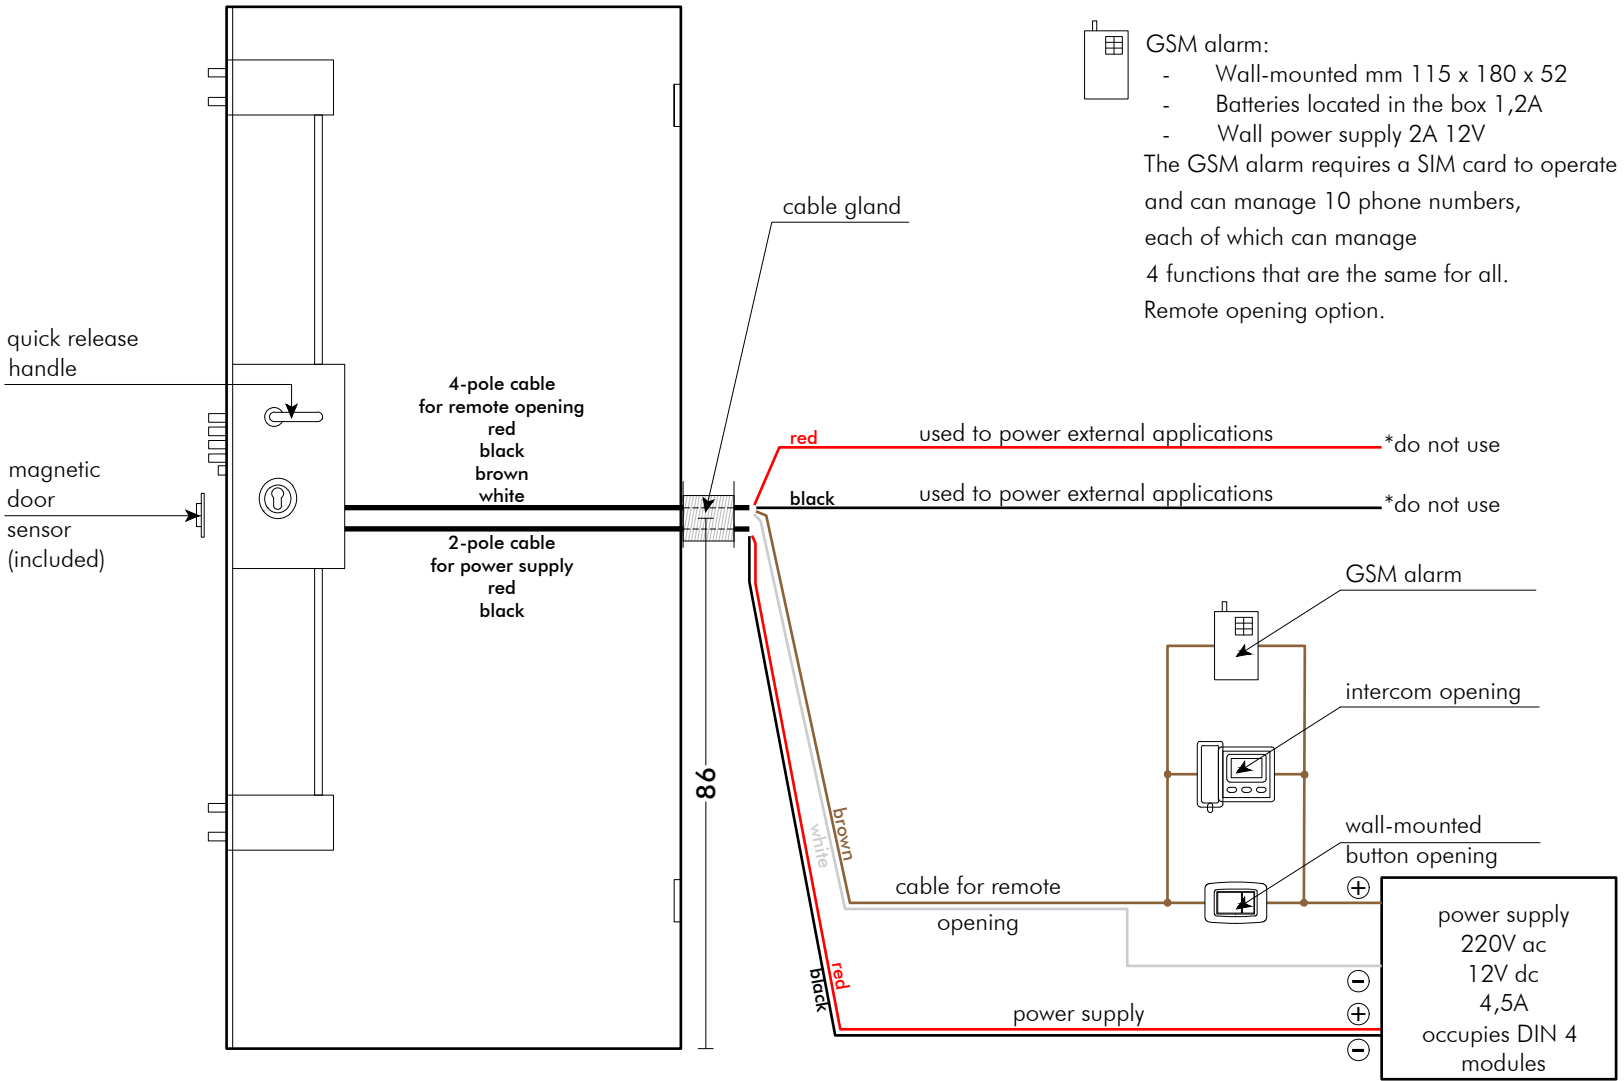

Technical sheets **MOTTURA BT.M00W8 electronic lock**

POWER SUPPLY by mains

DC= direct current
AC= alternating current